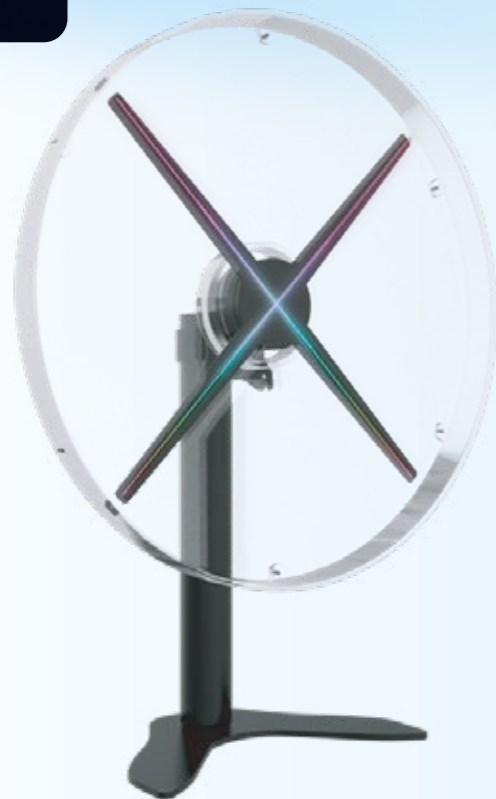

## Application Function

16G TF card

Multi mode

Bluetooth Audio

APP Edit

Free material