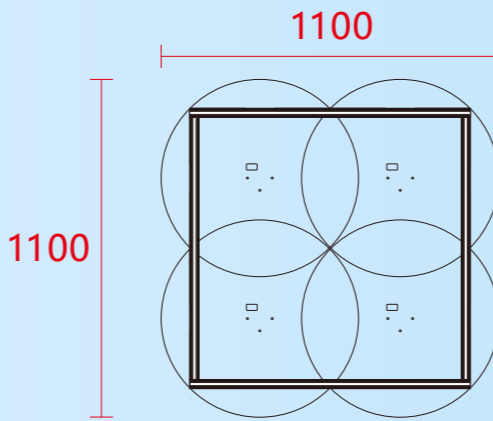

# UNLIMITED SPLICING - MODULAR DESIGN

4x4 16 splicing acrylic module installation

Side effects

Flight case transport

Module size	1100x1100mm
Panel material	Acrylic
Frame material	Aluminum (customizable)
Splicing size	Unlimited stitching