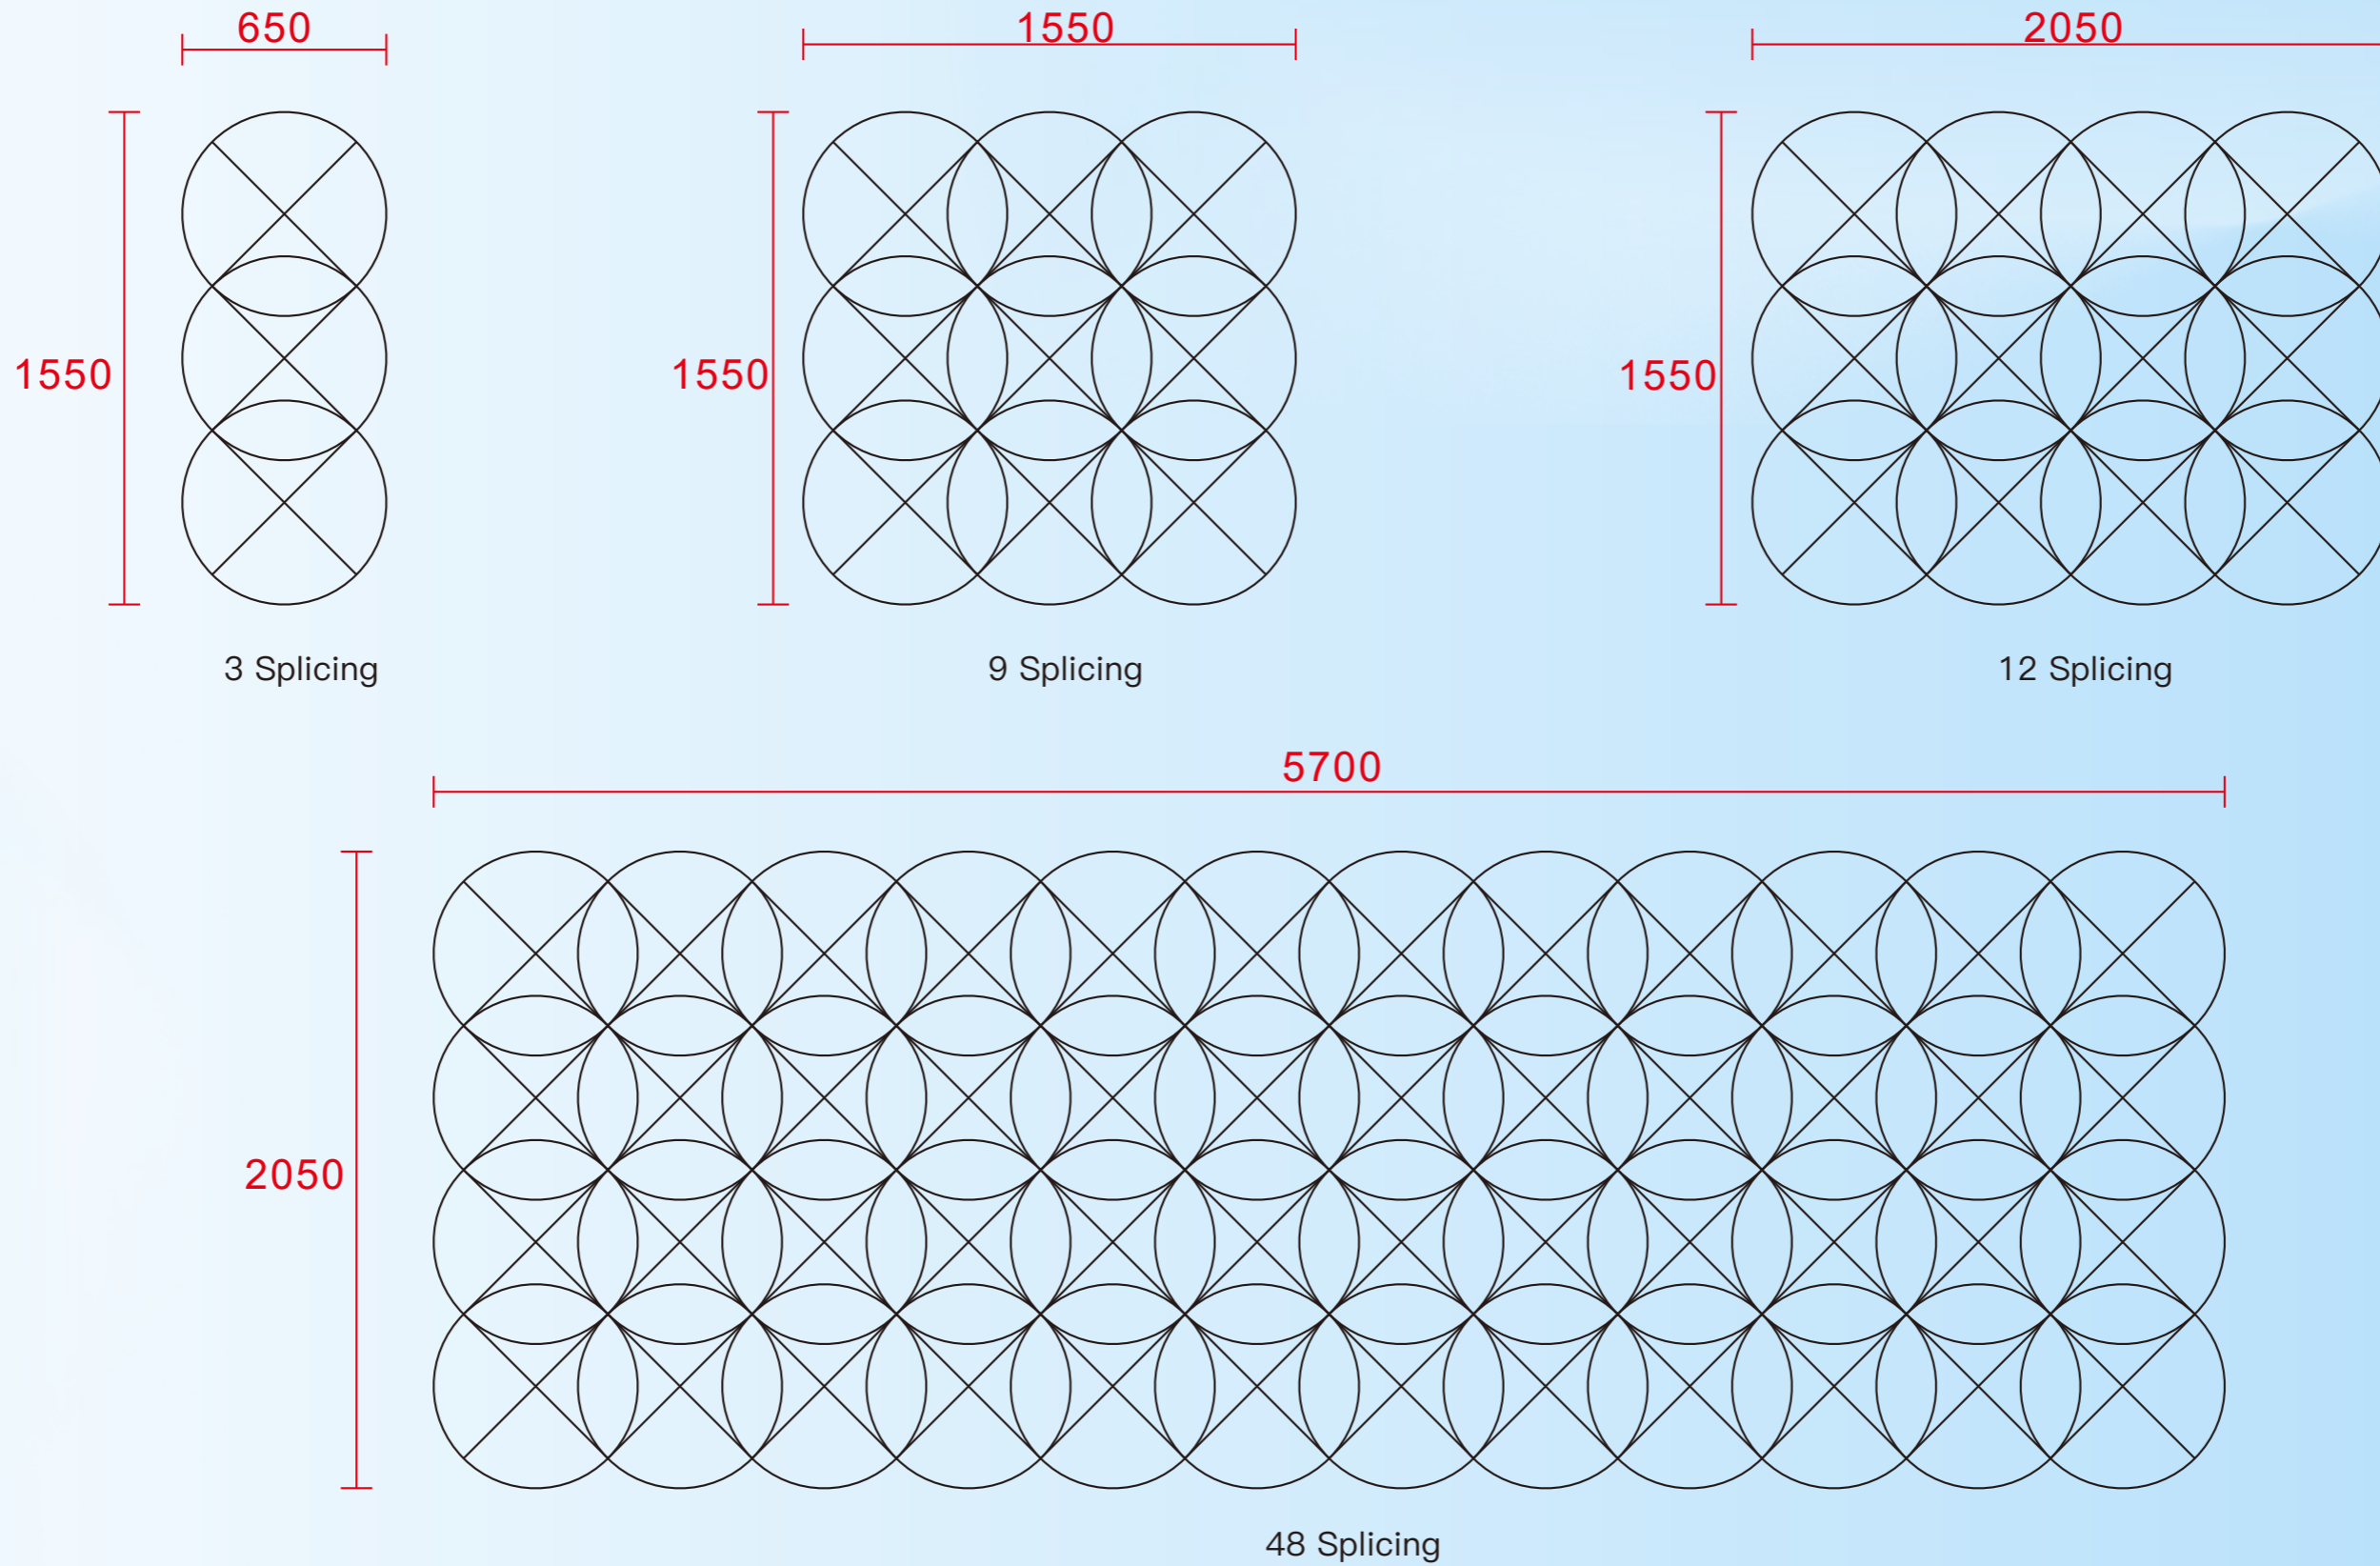

65cm holographic fan splicing reference scheme