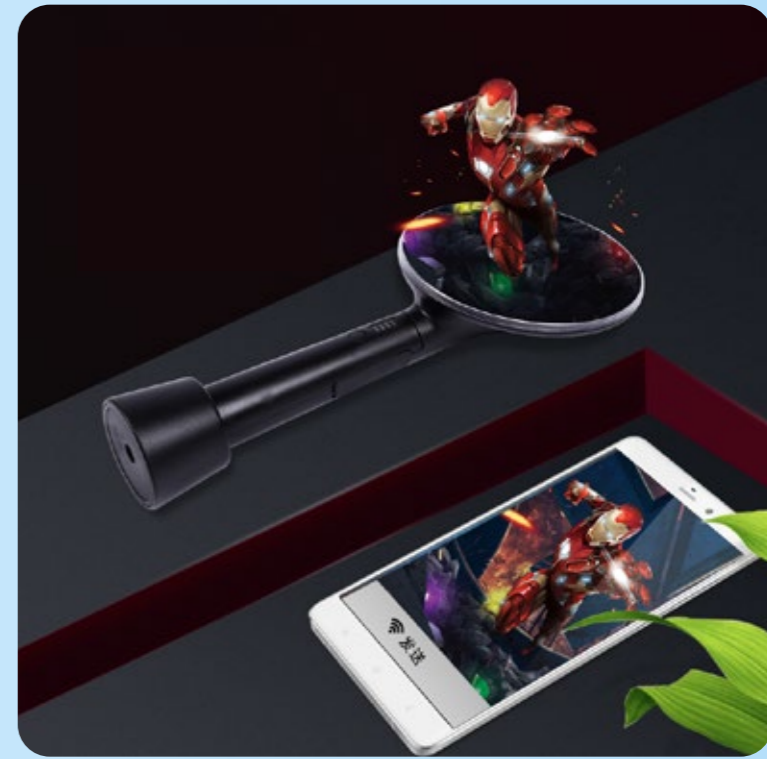

10cm

PORTABLE HOLOGRAPHIC FAN

Support system

Model no.	Z10
Resolution (dpi)	96x96
LED QTY.	48
Built-in battery	Working hours > 6 h
input interface	1x Type-C
Output Interface	1xUSB,2000_{ma} power supply
Package Size	28.8x17x5.5cm
PCS per carton	20
Outer box size (cm)	60x36x30