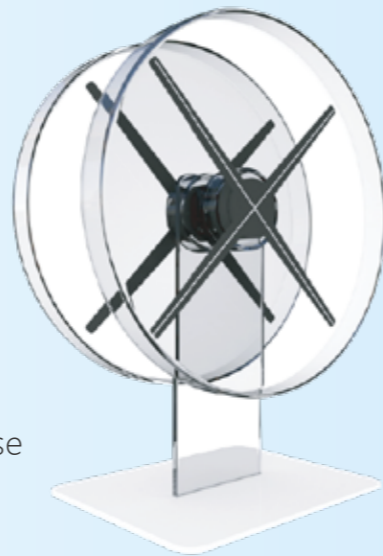

Product name Double-sided bracket
Display diameter 52cm/65cm
Product material Acrylic
Applicable models Z7/Z3H