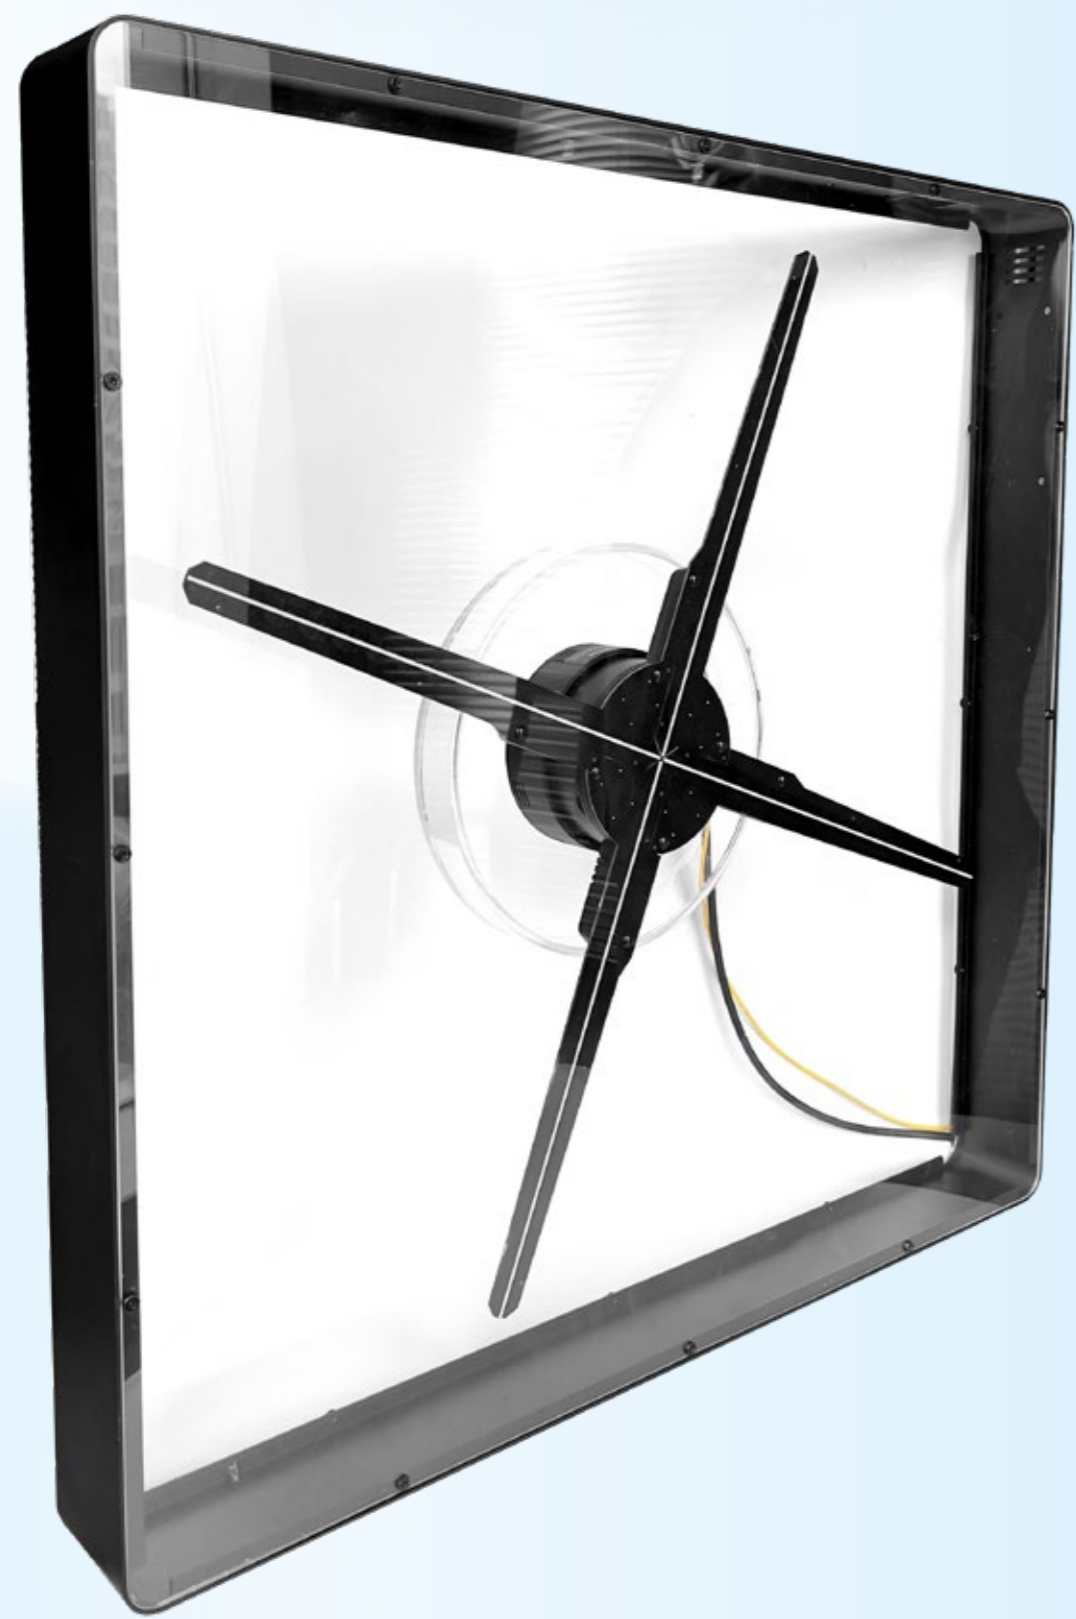

DH SERIES

Support system

3D LED FAN 3D LED FAN 3D LED FAN 3D LED FAN 3D LED FAN 3D LED FAN 3D LED FAN

Model no.	HDMI-65CM
Size (mm)	706x706x116
Resolution (dpi)	2048x960
LED QTY.	4x240
Rated power	100w
Revolutions (rpm)	720
Luminance	2000
PCS per carton	1
Carton size (cm)	80x16x79.5
Carton Gross weight	6.5kg

Application Function

16G TF card

Multi mode

Bluetooth Audio

APP Edit

Free material