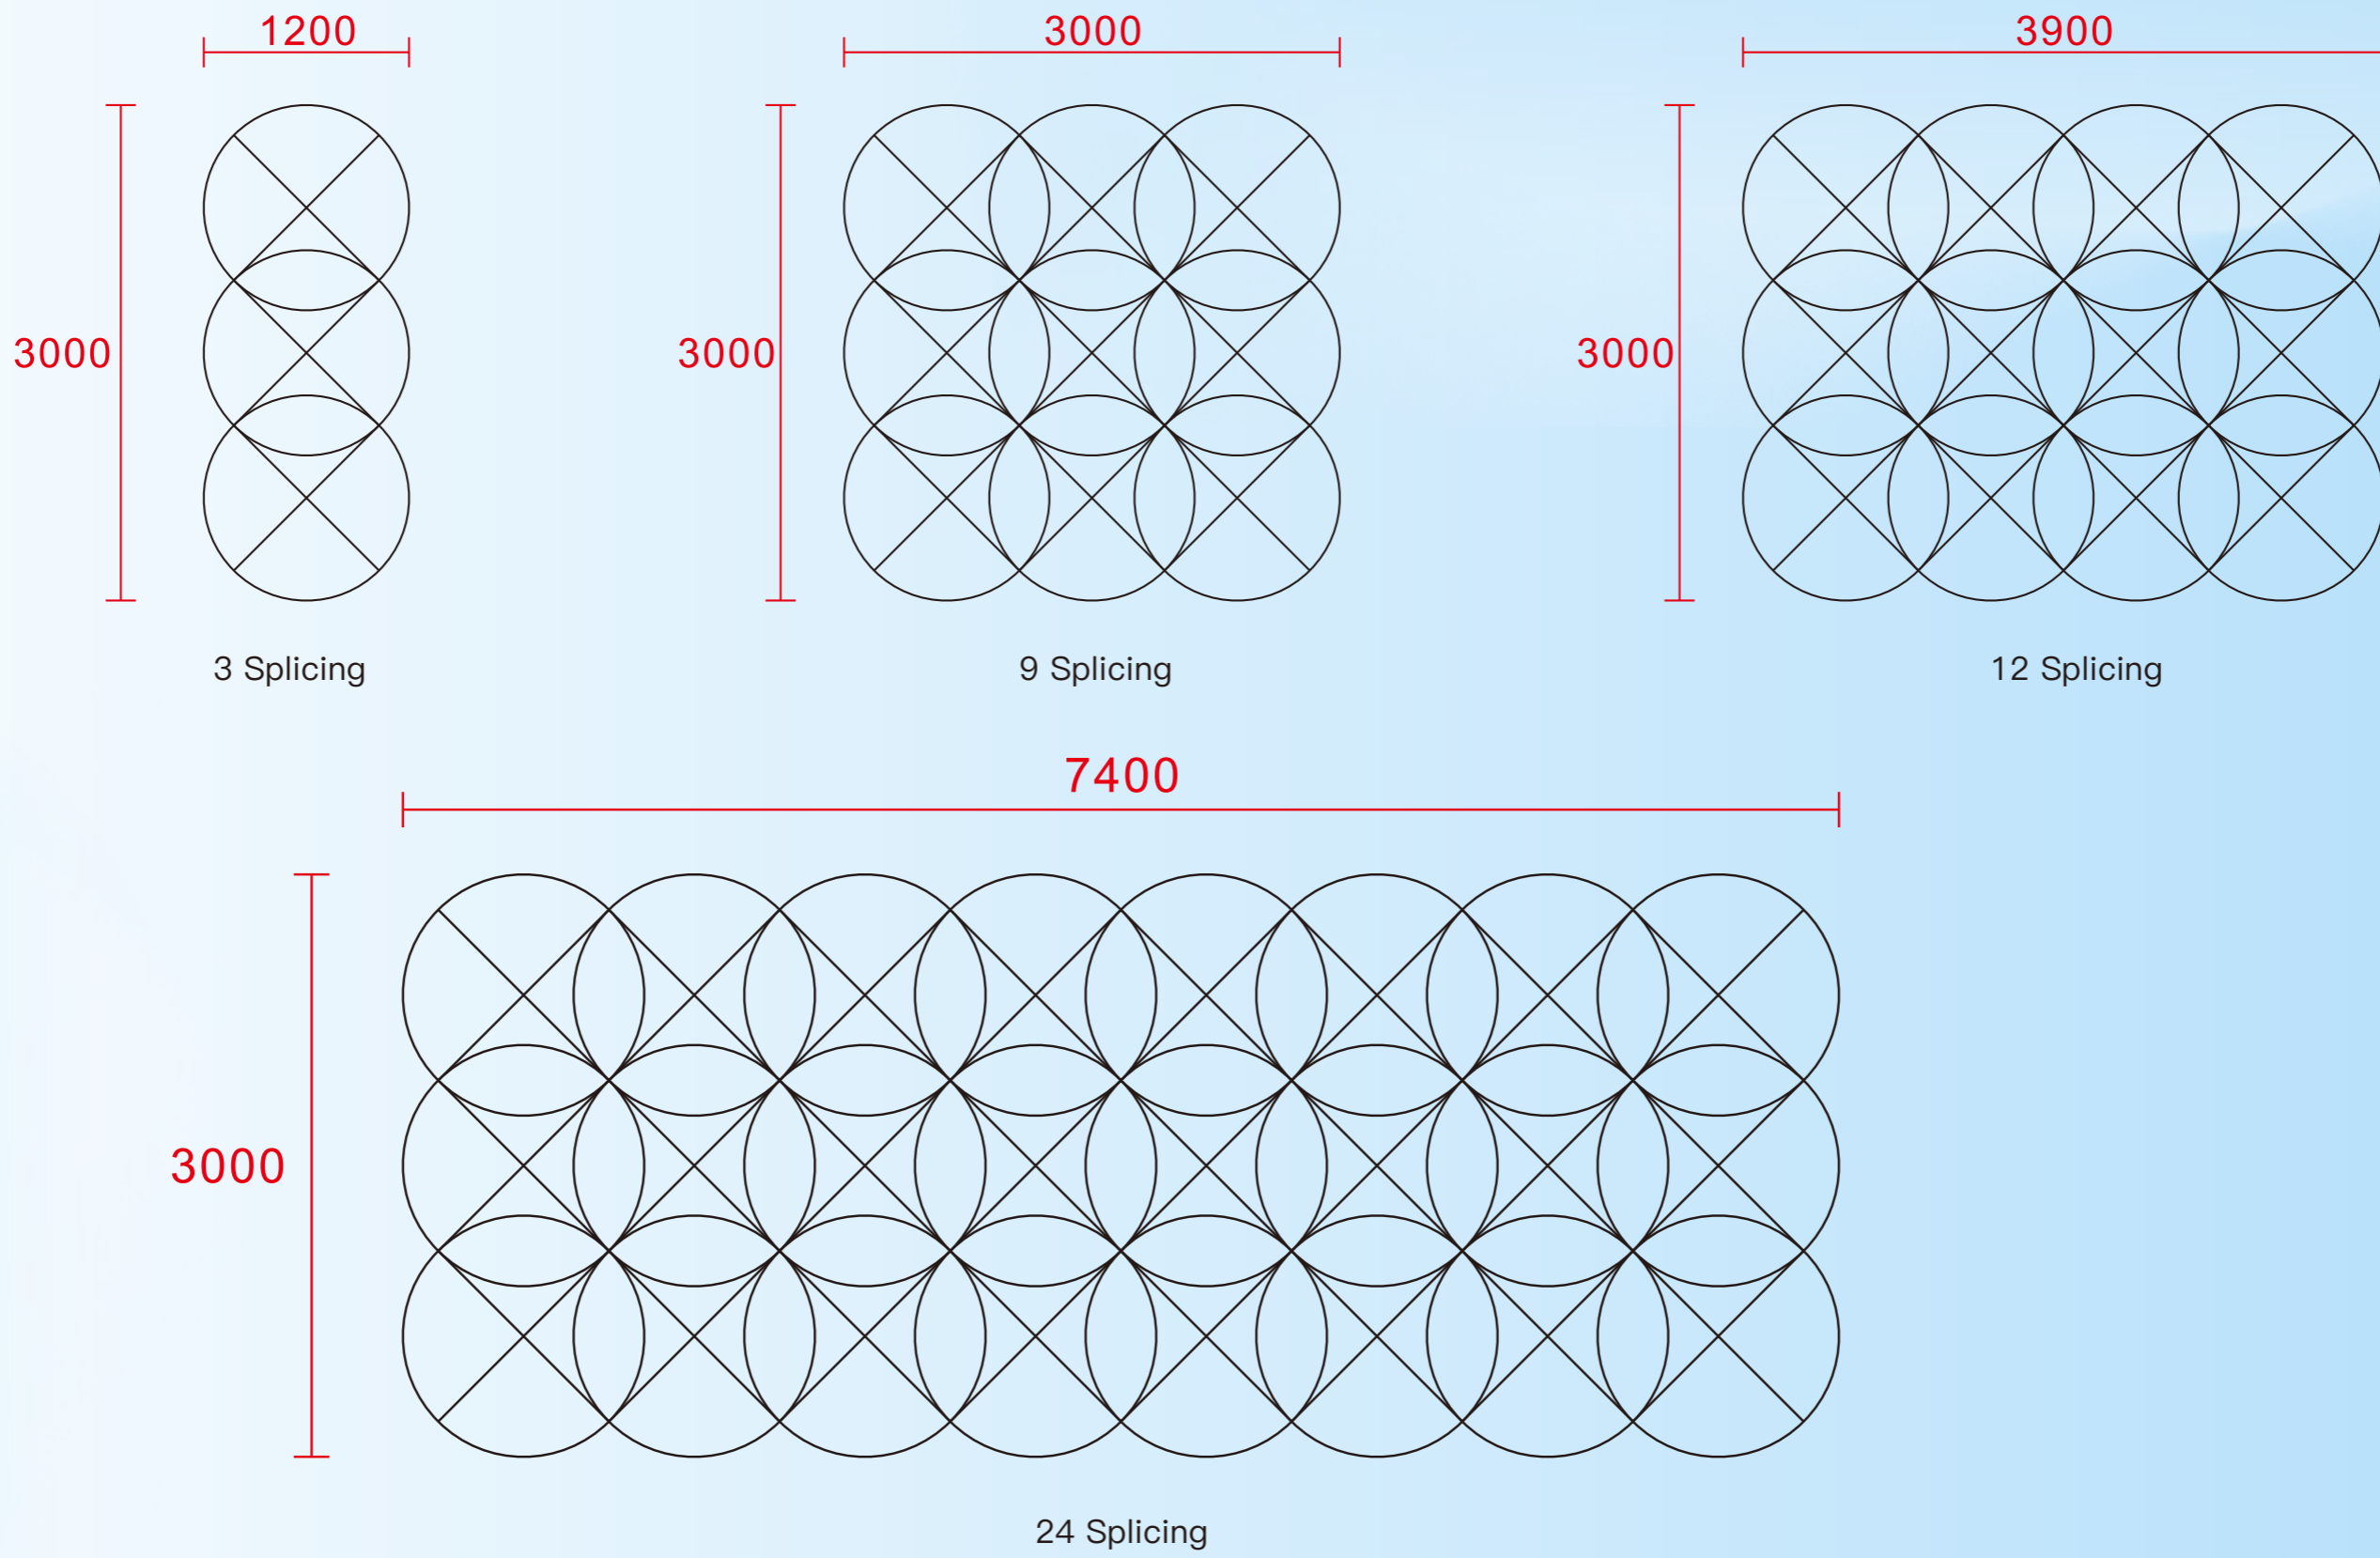

120cm holographic fan splicing reference scheme