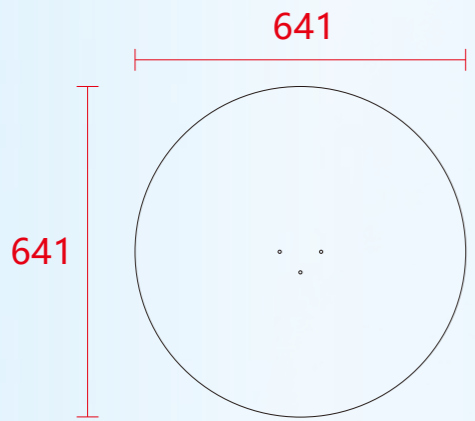

# MULTIPLE SPLICING - UNLIMITED SIZE

Positive display effect

Side effects

On-site installation effect

Splicing units	Built-in model	Display size
3x3 (9 units)	Z3/Z3H	1.6x1.6m
4x4 (16 units)	Z3/Z3H	2.1x2.1m
5x5 (25 units)	Z3/Z3H	2.5x2.5m