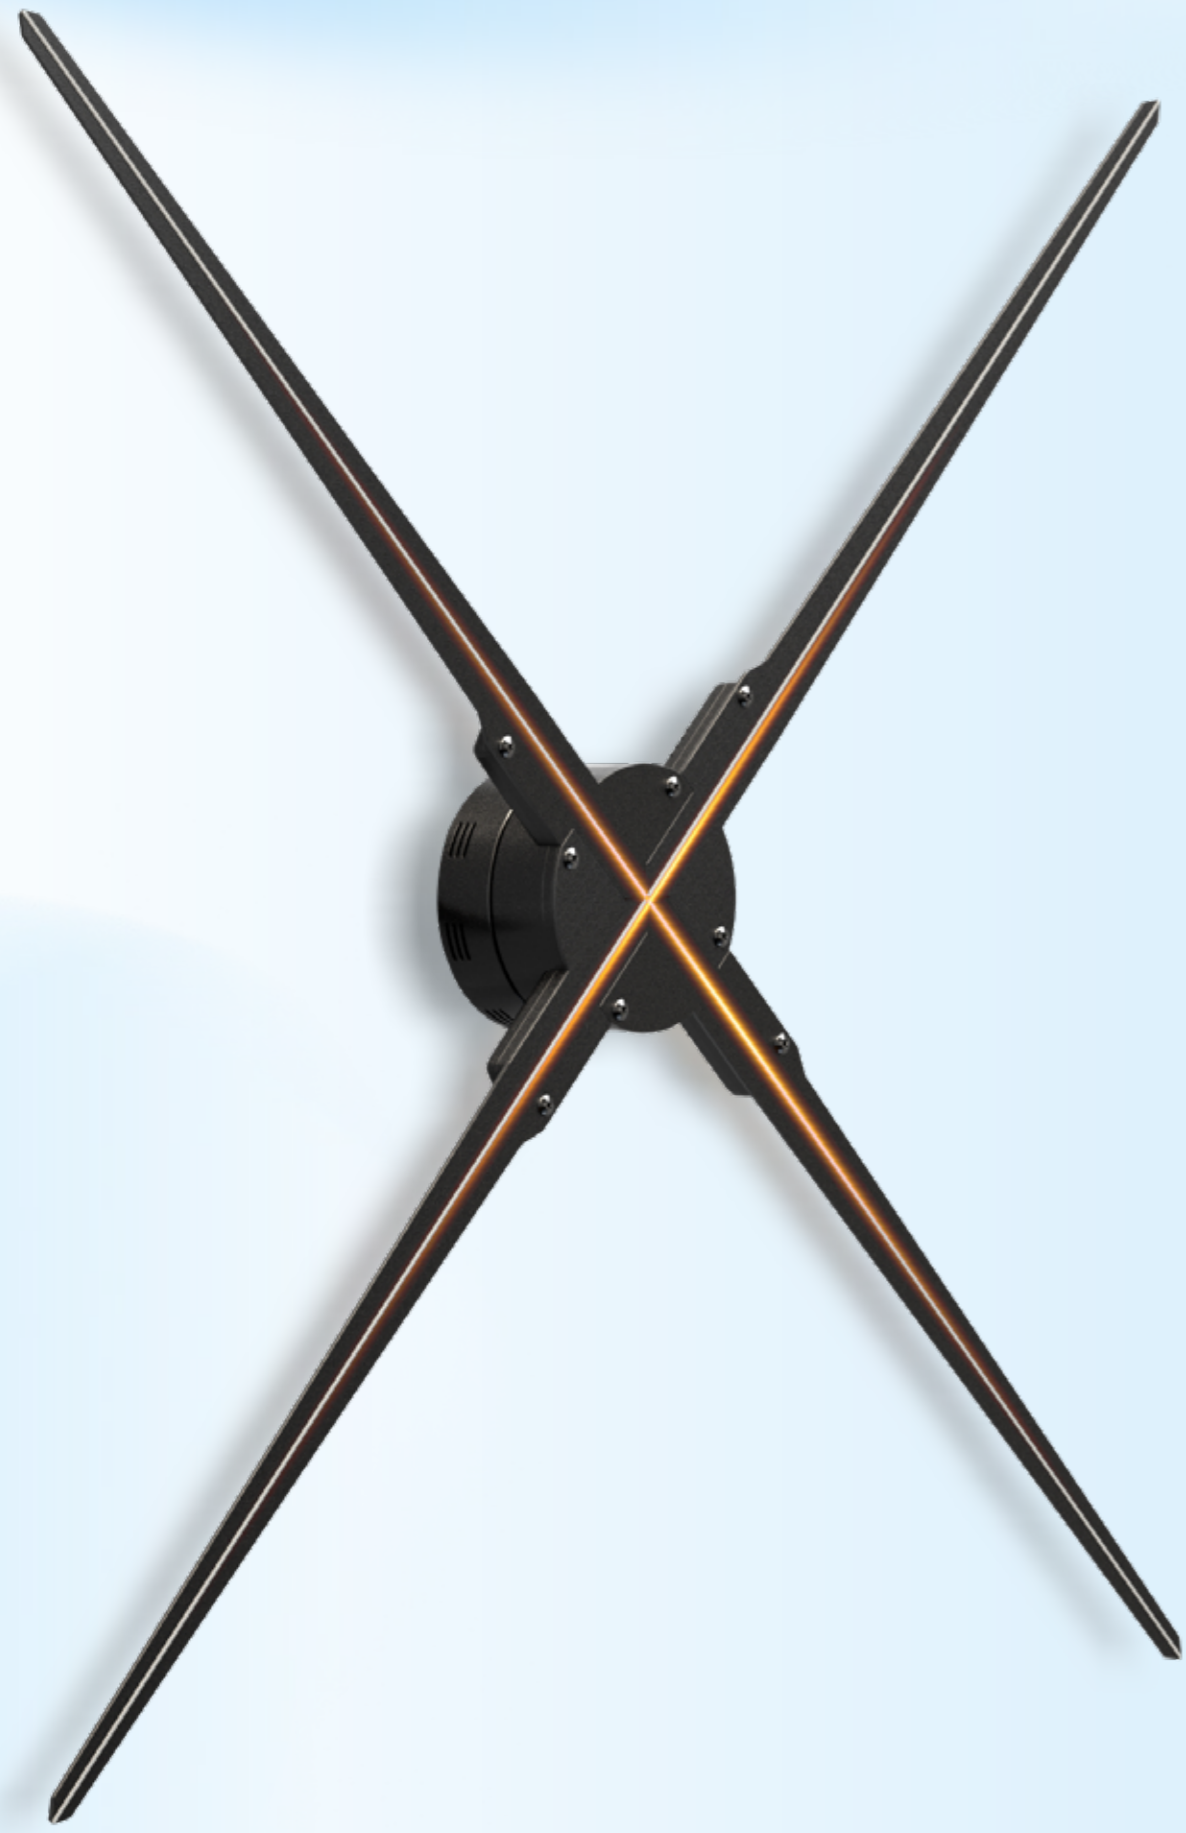

## Application Function

16G TF card

Multi mode

Bluetooth Audio

APP Edit

Free material

3D LED FAN 3D LED FAN 3D LED FAN 3D LED FAN 3D LED FAN 3D LED FAN 3D LED FAN