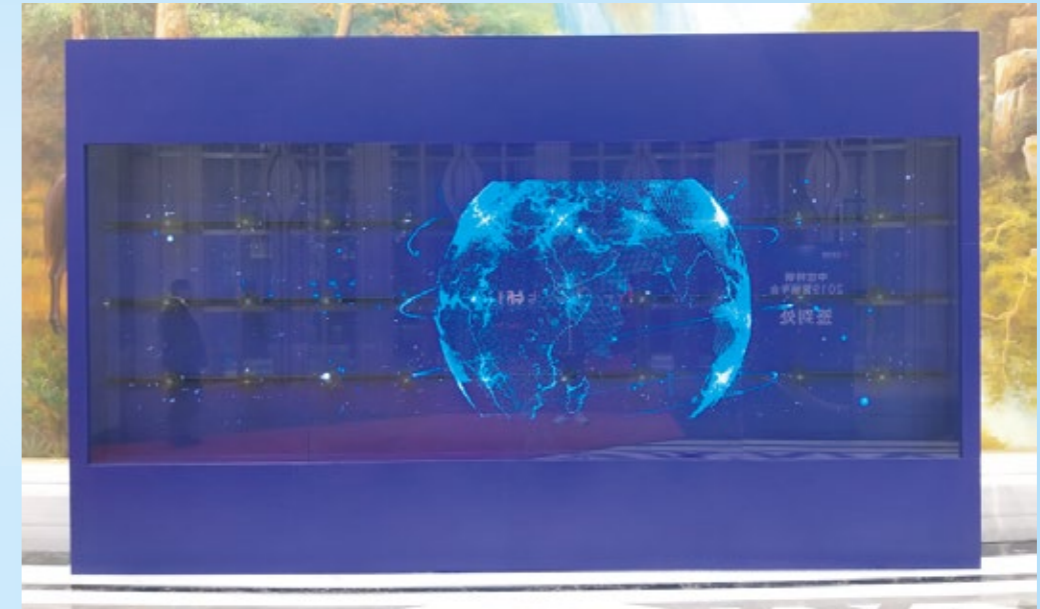

# STITCHING APPLICATION SCENARIO CASE (PART)

3D LED FAN 3D LED FAN 3D LED FAN 3D LED FAN 3D LED FAN 3D LED FAN

Outdoor Transformers (40 splicing)

Chinese Acrobatic Art Festival (66 sets)

CITIC Special Steel Annual Meeting (30 splicing)