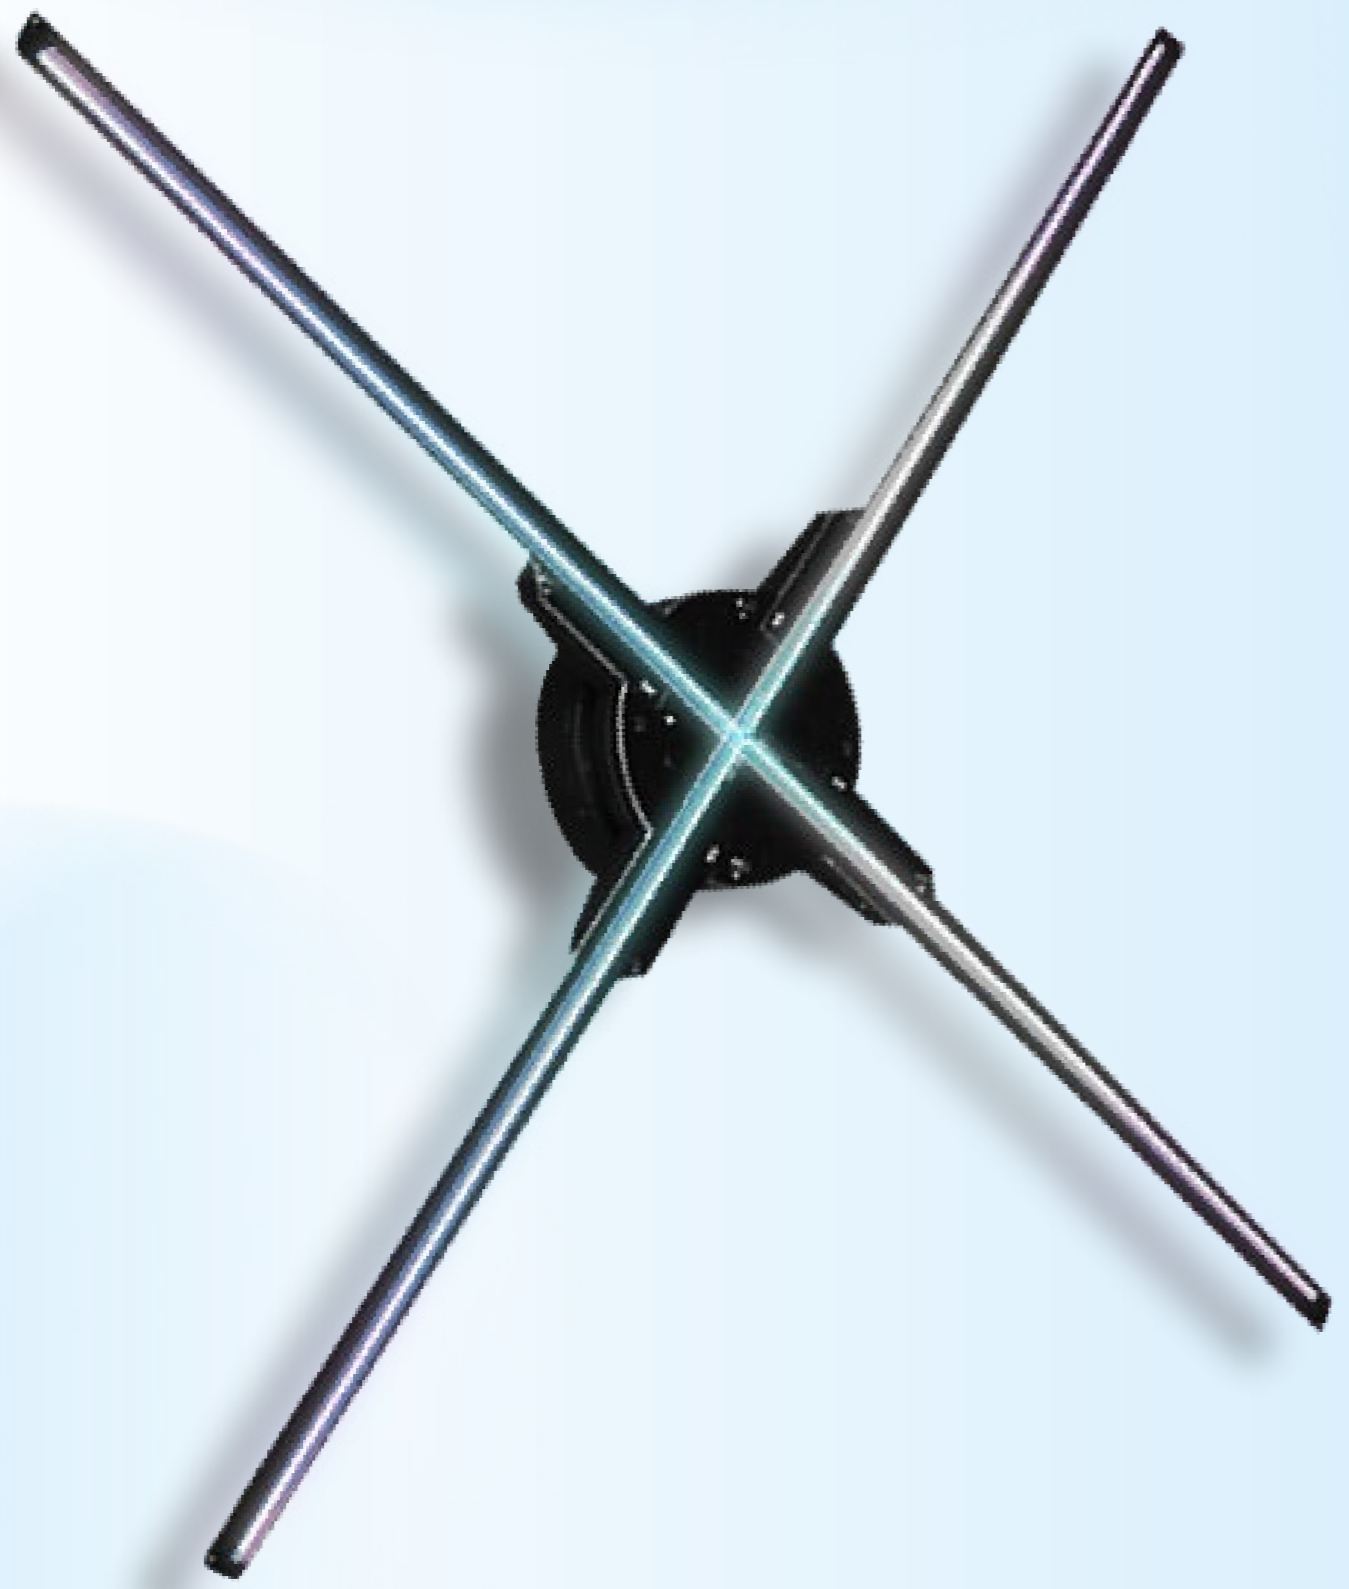

## Application Function

16G TF card

Multi mode

Bluetooth Audio

APP Edit

Free material

3D LED FAN 3D LED FAN 3D LED FAN 3D LED FAN 3D LED FAN 3D LED FAN 3D LED FAN