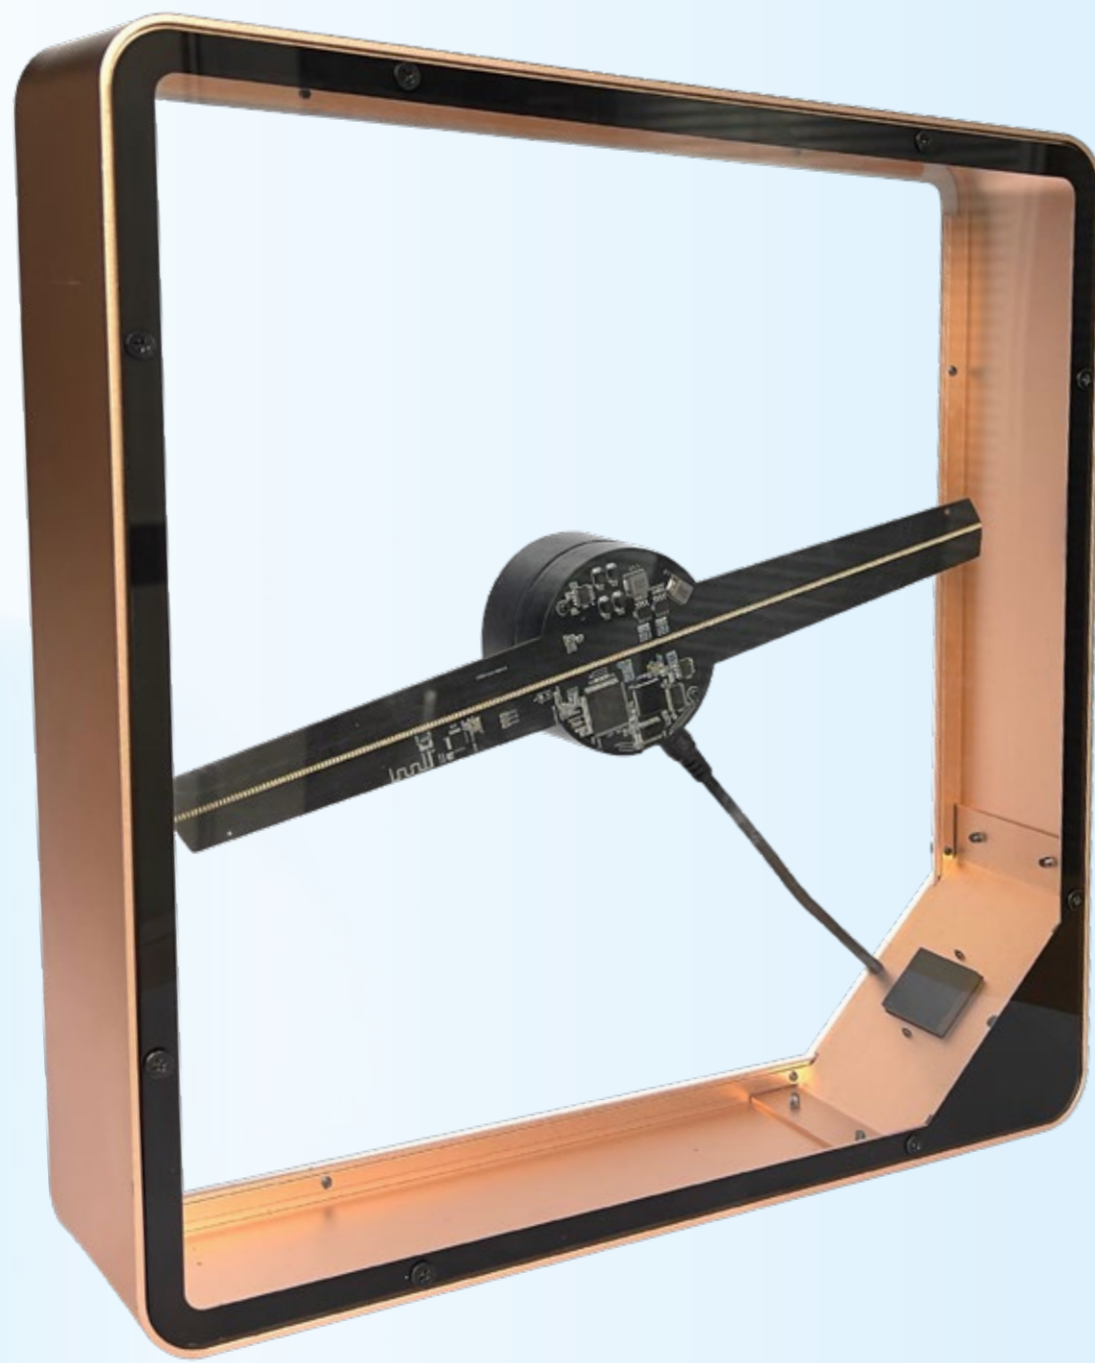

DH SERIES

Support system

3D LED FAN 3D LED FAN 3D LED FAN 3D LED FAN 3D LED FAN 3D LED FAN 3D LED FAN

Model no.	Z2-32	Z2-42
Size (mm)	360x360x75	450x450x75
Resolution (dpi)	1024x224	1024x384
LED QTY.	2x112	2x192
Rated power	36w	36w
Revolutions (rpm)	1200	1200
Luminance	1500	1500
PCS per carton	10	10
Carton size (cm)	40x40x40	49x49x49
Carton Gross weight	8kg	10kg

Application Function

- 16G TF card
- Multi mode
- Bluetooth Audio
- APP Edit
- Free material